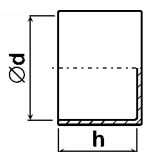

$\varnothing d$	h	$\varnothing d$	h
4.0	22.0	20.0	22.0
5.0	22.0	22.0	28.0
5.8	7.0	23.0	28.0
6.0	22.0	24.0	30.0
6.3	22.0	25.0	36.0
7.0	22.0	28.5	21.0
8.0	34.0	29.5	51.0
9.0	22.0	51.5	10.0
10.0	34.0	51.5	59.0
11.0	22.0	51.5	100.0
12.0	34.0	58.0	35.0
13.0	22.0	62.0	8.0
14.0	22.0	78.0	25.0
15.0	22.0	80.0	25.0
16.0	22.0	89.0	48.0
16.0	36.0	91.0	18.0
17.2	20.0	92.0	18.0
18.0	22.0	99.0	13.0
19.0	22.0	100.0	40.0