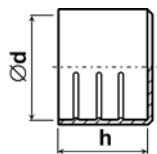

$\varnothing d$	h	$\varnothing d$	h
4.0	22.0	20.0	22.0
5.0	22.0	22.0	28.0
5.8	7.0	23.0	28.0
6.0	22.0	24.0	30.0
6.3	22.0	25.0	36.0
7.0	22.0	28.5	21.0
8.0	34.0	29.5	51.0
9.0	22.0	51.5	10.0
10.0	34.0	51.5	59.0
11.0	22.0	51.5	100.0
12.0	34.0	58.0	35.0
13.0	22.0	62.0	8.0
14.0	22.0	78.0	25.0
15.0	22.0	80.0	25.0
16.0	22.0	89.0	48.0
16.0	36.0	91.0	18.0
17.2	20.0	92.0	18.0
18.0	22.0	99.0	13.0
19.0	22.0	100.0	40.0

Návluky kruhové průmyslové Typ: 062-068-dxh
Materiál: PE, Barva: přírodní

$\varnothing d$	h	$\varnothing d$	h	$\varnothing d$	h	$\varnothing d$	h
4.0	22.0	24.8	17.0	75.0	38.0	146.0	40.0
5.0	18.0	25.4	20.0	77.0	35.0	148.0	35.0
6.0	18.0	26.0	20.0	78.0	26.0	156.0	40.0
6.4	18.0	28.5	23.5	80.0	29.5	159.0-160.0	49.5
7.0	18.0	29.0	25.0	82.0	30.0	165.0	40.0
8.0	19.0	30.0	27.5	83.0	30.0	170.0	45.0
9.6	18.0	31.8	20.0	85.0	30.0	176.0	40.0
10.0	18.0	35.0	27.0	90.0	30.0	177.8	40.0
11.0	15.0	36.5	20.0	92.4	25.0	180.0	40.0
11.5	19.5	38.0	20.0	95.0	37.5	185.0	40.0
12.0	19.5	40.0	27.0	98.0	37.5	190.0	40.0
12.7	19.0	41.3	19.5	100.0	31.0	193.7	42.0
13.0	18.0	44.5	20.0	103.0	40.0	200.0	50.0
13.7	18.0	45.4	20.0	106.0	40.0	210.0	40.0
14.0	20.0	47.5	25.0	108.0	35.0	225.0	39.0
15.0	18.0	51.0	27.5	110.0	38.0	232.0	40.0
15.5	15.0	52.0	33.0	116.3	40.0	242.0	50.0
16.0	20.0	52.8	23.0	117.5	40.0	245.0	49.0
17.2	20.0	54.0	27.5	120.0	39.0	250.0	47.0
18.0	18.0	55.0	29.0	121.0	38.0	267.0	43.0
18.5	18.0	57.0	26.5	125.0	35.0	280.0	61.0
19.0	18.0	63.5	27.0	130.0	40.0	315.0	50.0
20.0	20.0	65.0	30.0	133.0	40.0	366.0	54.0
22.0	20.0	67.0	30.0	136.0	40.0	400.0	65.0
23.2	17.0	70.0	34.5	138.0	32.5	419.0	60.0
24.0	17.0	73.0	20.0	141.3	34.5	450.0	65.0