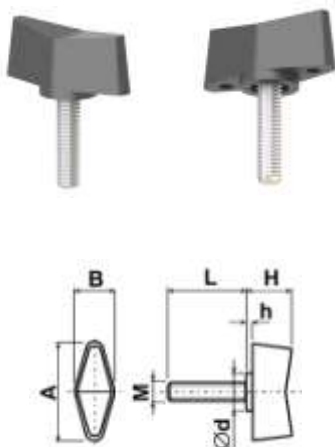

A	M x L	B	Ød	H	h
30.0	M 4 x 12	12.5	12.5	15.0	3.0
30.0	M 5 x 10	12.5	12.5	15.0	3.0
30.0	M 5 x 15	12.5	12.5	15.0	3.0
30.0	M 5 x 19	12.5	12.5	15.0	3.0
30.0	M 5 x 24	12.5	12.5	15.0	3.0
30.0	M 5 x 29	12.5	12.5	15.0	3.0
30.0	M 5 x 34	12.5	12.5	15.0	3.0
30.0	M 5 x 39	12.5	12.5	15.0	3.0
30.0	M 5 x 49	12.5	12.5	15.0	3.0
30.0	M 6 x 10	12.5	12.5	15.0	3.0
30.0	M 6 x 12	12.5	12.5	15.0	3.0
30.0	M 6 x 14	12.5	12.5	15.0	3.0
30.0	M 6 x 16	12.5	12.5	15.0	3.0
30.0	M 6 x 20	12.5	12.5	15.0	3.0
30.0	M 6 x 23	12.5	12.5	15.0	3.0
30.0	M 6 x 28	12.5	12.5	15.0	3.0
30.0	M 6 x 33	12.5	12.5	15.0	3.0
30.0	M 6 x 38	12.5	12.5	15.0	3.0
30.0	M 6 x 43	12.5	12.5	15.0	3.0
30.0	M 6 x 48	12.5	12.5	15.0	3.0
30.0	M 6 x 53	12.5	12.5	15.0	3.0
30.0	M 6 x 58	12.5	12.5	15.0	3.0