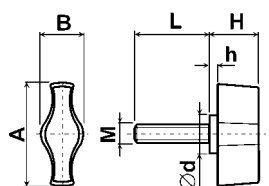

A	M x L	B	Ød	H	h
30.0	M 5 x 10	12.5	12.0	15.0	2.5
30.0	M 5 x 12	12.5	12.0	15.0	2.5
30.0	M 5 x 16	12.5	12.0	15.0	2.5
30.0	M 5 x 18	12.5	12.0	15.0	2.5
30.0	M 5 x 20	12.5	12.0	15.0	2.5
30.0	M 5 x 25	12.5	12.0	15.0	2.5
30.0	M 5 x 30	12.5	12.0	15.0	2.5
30.0	M 5 x 35	12.5	12.0	15.0	2.5
30.0	M 5 x 40	12.5	12.0	15.0	2.5
30.0	M 6 x 10	12.5	12.0	15.0	2.5
30.0	M 6 x 12	12.5	12.0	15.0	2.5
30.0	M 6 x 16	12.5	12.0	15.0	2.5
30.0	M 6 x 18	12.5	12.0	15.0	2.5
30.0	M 6 x 20	12.5	12.0	15.0	2.5
30.0	M 6 x 25	12.5	12.0	15.0	2.5
30.0	M 6 x 30	12.5	12.0	15.0	2.5
30.0	M 6 x 35	12.5	12.0	15.0	2.5
30.0	M 6 x 40	12.5	12.0	15.0	2.5
30.0	M 6 x 45	12.5	12.0	15.0	2.5
30.0	M 6 x 50	12.5	12.0	15.0	2.5