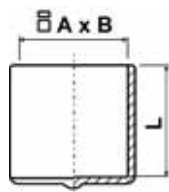

A	B	L	A	B	L	A	B	L
14.0	3.0	35.0	20.0	4.0	40.0	35.0	35.0	40.0
15.0	15.0	20.0	25.0	25.0	30.0	40.0	20.0	40.0
18.0	18.0	20.0	30.0	3.0	50.0	40.0	40.0	45.0
20.0	2.0	35.0	30.0	15.0	25.0	45.0	30.0	45.0
20.0	4.0	20.0	30.0	30.0	35.0	45.0	45.0	45.0