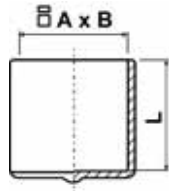

**Návleky čtyřhranné pružné Typ: 336-068-AxBxL**  
Materiál: měkčené PVC; Barva: černá

A	B	L	A	B	L	A	B	L
8.0	2.0	15.0	24.0	5.0	25.0	40.0	15.0	30.0
8.0	4.0	15.0	25.0	3.0	25.0	40.0	20.0	30.0
10.0	1.5	15.0	25.0	4.0	25.0	40.0	25.0	30.0
10.0	3.0	15.0	25.0	5.0	25.0	40.0	30.0	40.0
10.0	8.0	25.0	25.0	8.0	25.0	40.0	40.0	40.0
10.0	10.0	25.0	25.0	10.0	25.0	44.0	3.0	25.0
12.0	3.0	15.0	25.0	15.0	25.0	45.0	8.0	25.0
12.0	4.0	15.0	25.0	25.0	30.0	45.0	24.0	30.0
12.0	6.0	25.0	28.0	4.0	25.0	45.0	30.0	40.0
12.0	12.0	30.0	28.5	2.0	20.0	45.0	45.0	40.0
13.0	2.5	20.0	29.0	5.0	25.0	48.0	2.0	20.0
13.0	5.0	15.0	30.0	2.0	20.0	48.0	4.0	25.0
14.0	2.0	15.0	30.0	3.0	20.0	50.0	5.0	25.0
14.0	8.0	25.0	30.0	4.0	25.0	50.0	10.0	30.0
15.0	1.5	15.0	30.0	5.0	25.0	50.0	12.0	30.0
15.0	3.0	20.0	30.0	6.0	25.0	50.0	20.0	30.0
15.0	6.0	25.0	30.0	8.0	25.0	50.0	25.0	30.0
15.0	8.0	25.0	30.0	10.0	30.0	50.0	30.0	40.0
15.0	15.0	25.0	30.0	12.0	30.0	50.0	40.0	40.0
16.0	2.0	20.0	30.0	15.0	30.0	50.0	50.0	40.0
18.0	2.0	20.0	30.0	20.0	30.0	55.0	12.0	30.0
18.0	3.0	20.0	30.0	25.0	30.0	55.0	35.0	40.0
18.0	4.0	20.0	30.0	30.0	40.0	57.0	2.0	20.0
18.0	18.0	30.0	32.0	24.0	30.0	60.0	5.0	25.0
19.0	2.0	20.0	34.0	2.0	20.0	60.0	10.0	30.0
19.0	2.5	20.0	35.0	4.0	25.0	60.0	15.0	30.0
19.0	8.0	25.0	35.0	5.0	25.0	60.0	30.0	40.0
19.5	7.5	25.0	35.0	6.0	25.0	60.0	40.0	40.0
20.0	2.0	20.0	35.0	8.0	25.0	60.0	60.0	40.0
20.0	3.0	25.0	35.0	10.0	30.0	65.0	65.0	40.0
20.0	4.0	25.0	35.0	25.0	30.0	68.0	68.0	40.0
20.0	5.0	20.0	35.0	35.0	40.0	70.0	40.0	40.0
20.0	6.0	25.0	37.0	20.0	30.0	76.0	2.0	20.0
20.0	8.0	25.0	38.0	2.0	20.0	80.0	60.0	40.0
20.0	10.0	25.0	38.0	3.0	25.0	80.0	80.0	40.0
20.0	20.0	30.0	39.0	2.0	20.0	90.0	50.0	40.0
22.0	5.0	25.0	40.0	3.0	25.0	100.0	50.0	40.0
23.0	4.0	25.0	40.0	4.0	25.0	100.0	60.0	40.0
23.0	8.0	25.0	40.0	8.0	25.0	100.0	100.0	40.0
24.0	2.0	20.0	40.0	10.0	30.0			