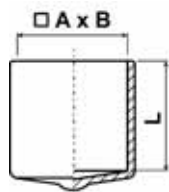

Návleky čtyřhranné pružné Typ: 336-110-AxBxL
Materiál: měkčené PVC; Barva: černá

A	B	L	A	B	L	A	B	L
16.0	16.0	15.0	20.0	20.0	25.0	40.0	40.0	25.0
16.0	16.0	25.0	25.0	25.0	15.0	40.0	40.0	40.0
19.0	19.0	15.0	25.0	25.0	25.0	50.0	50.0	25.0
19.0	19.0	25.0	30.0	30.0	25.0	50.0	50.0	40.0
20.0	20.0	15.0	30.0	30.0	40.0			

Návleky čtyřhranné pružné Typ: 336-036-AxBxL
Materiál: měkčené PVC; Barva: černá, bílá, stříbrněšedá