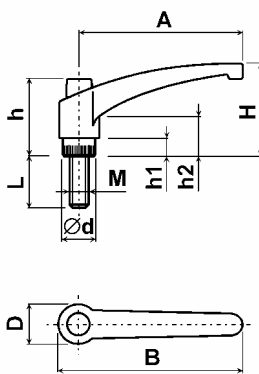

A	M x L	B	D	Ød	H	h	h1	h2
	45.0	M 5 x 10	52.5	15.0	12.0	33.0	31.0	4.0	15.0
	45.0	M 5 x 16	52.5	15.0	12.0	33.0	31.0	4.0	15.0
	45.0	M 5 x 20	52.5	15.0	12.0	33.0	31.0	4.0	15.0
	45.0	M 6 x 16	52.5	15.0	12.0	33.0	31.0	4.0	15.0
	45.0	M 6 x 20	52.5	15.0	12.0	33.0	31.0	4.0	15.0
	45.0	M 6 x 25	52.5	15.0	12.0	33.0	31.0	4.0	15.0
	45.0	M 6 x 30	52.5	15.0	12.0	33.0	31.0	4.0	15.0
	45.0	M 6 x 40	52.5	15.0	12.0	33.0	31.0	4.0	15.0
	65.0	M 6 x 16	75.0	20.0	16.0	45.0	37.0	6.0	19.0
	65.0	M 6 x 20	75.0	20.0	16.0	45.0	37.0	6.0	19.0
	65.0	M 6 x 25	75.0	20.0	16.0	45.0	37.0	6.0	19.0
	65.0	M 6 x 30	75.0	20.0	16.0	45.0	37.0	6.0	19.0
	65.0	M 6 x 40	75.0	20.0	16.0	45.0	37.0	6.0	19.0
	65.0	M 8 x 20	75.0	20.0	16.0	45.0	37.0	6.0	19.0
	65.0	M 8 x 25	75.0	20.0	16.0	45.0	37.0	6.0	19.0
	65.0	M 8 x 30	75.0	20.0	16.0	45.0	37.0	6.0	19.0
	65.0	M 8 x 35	75.0	20.0	16.0	45.0	37.0	6.0	19.0
	65.0	M 8 x 40	75.0	20.0	16.0	45.0	37.0	6.0	19.0
	65.0	M 8 x 50	75.0	20.0	16.0	45.0	37.0	6.0	19.0
	65.0	M 8 x 60	75.0	20.0	16.0	45.0	37.0	6.0	19.0
	80.0	M 8 x 20	91.0	23.0	19.0	56.0	45.0	12.0	24.0
	80.0	M 8 x 25	91.0	23.0	19.0	56.0	45.0	12.0	24.0
	80.0	M 8 x 30	91.0	23.0	19.0	56.0	45.0	12.0	24.0
	80.0	M 8 x 35	91.0	23.0	19.0	56.0	45.0	12.0	24.0
	80.0	M 8 x 40	91.0	23.0	19.0	56.0	45.0	12.0	24.0
	80.0	M 8 x 50	91.0	23.0	19.0	56.0	45.0	12.0	24.0
	80.0	M 8 x 60	91.0	23.0	19.0	56.0	45.0	12.0	24.0
	80.0	M10 x 20	91.0	23.0	19.0	56.0	45.0	12.0	24.0
	80.0	M10 x 25	91.0	23.0	19.0	56.0	45.0	12.0	24.0
	80.0	M10 x 30	91.0	23.0	19.0	56.0	45.0	12.0	24.0
	80.0	M10 x 40	91.0	23.0	19.0	56.0	45.0	12.0	24.0
	80.0	M10 x 50	91.0	23.0	19.0	56.0	45.0	12.0	24.0
	95.0	M12 x 25	108.0	27.0	22.0	64.0	53.0	13.0	27.0
	95.0	M12 x 30	108.0	27.0	22.0	64.0	53.0	13.0	27.0
	95.0	M12 x 40	108.0	27.0	22.0	64.0	53.0	13.0	27.0
	95.0	M12 x 50	108.0	27.0	22.0	64.0	53.0	13.0	27.0